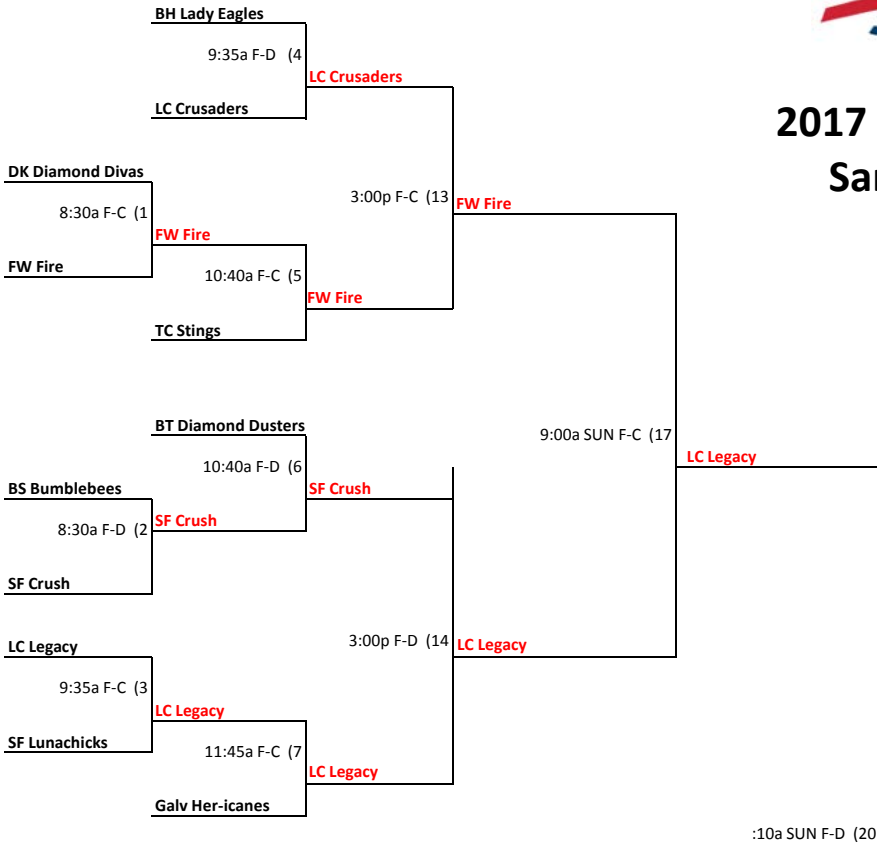

TEXAS

District 31 2017 Pixie 6 & Under Santa Fe, Texas

Winners Bracket

Losers Bracket