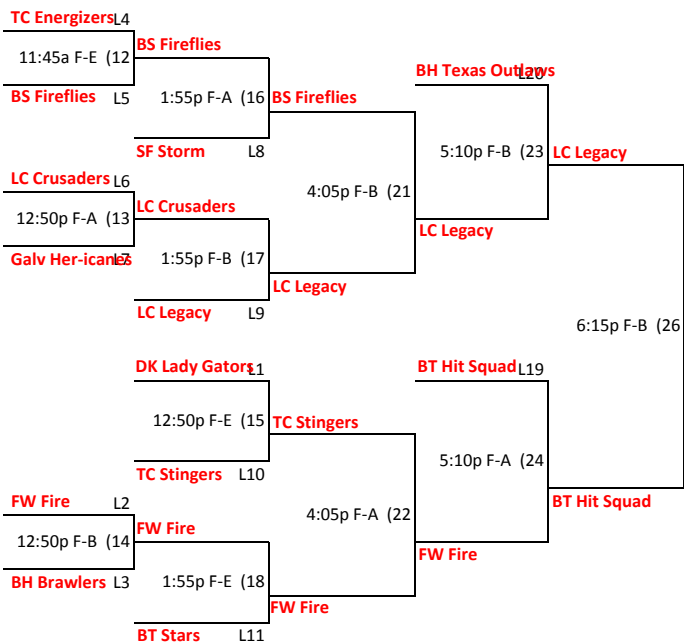

**Winners Bracket**

**Losers Bracket**

**District 31  
2017 Pixie 8 & Under  
Santa Fe, Texas**