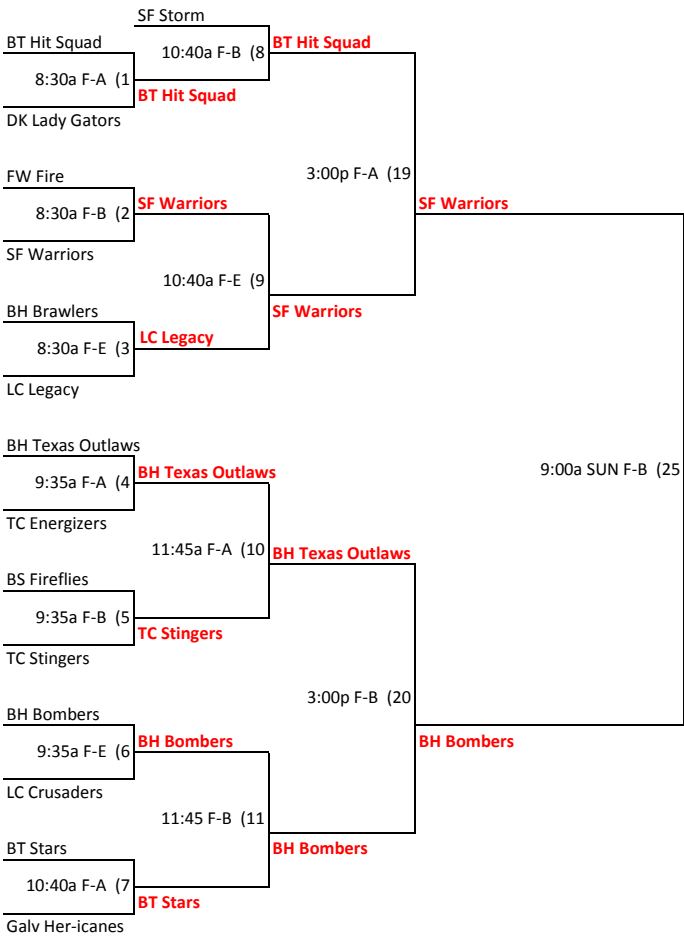

**Winners Bracket**

**Losers Bracket**

**District 31  
2017 Pixie 8 & Under  
Santa Fe, Texas**